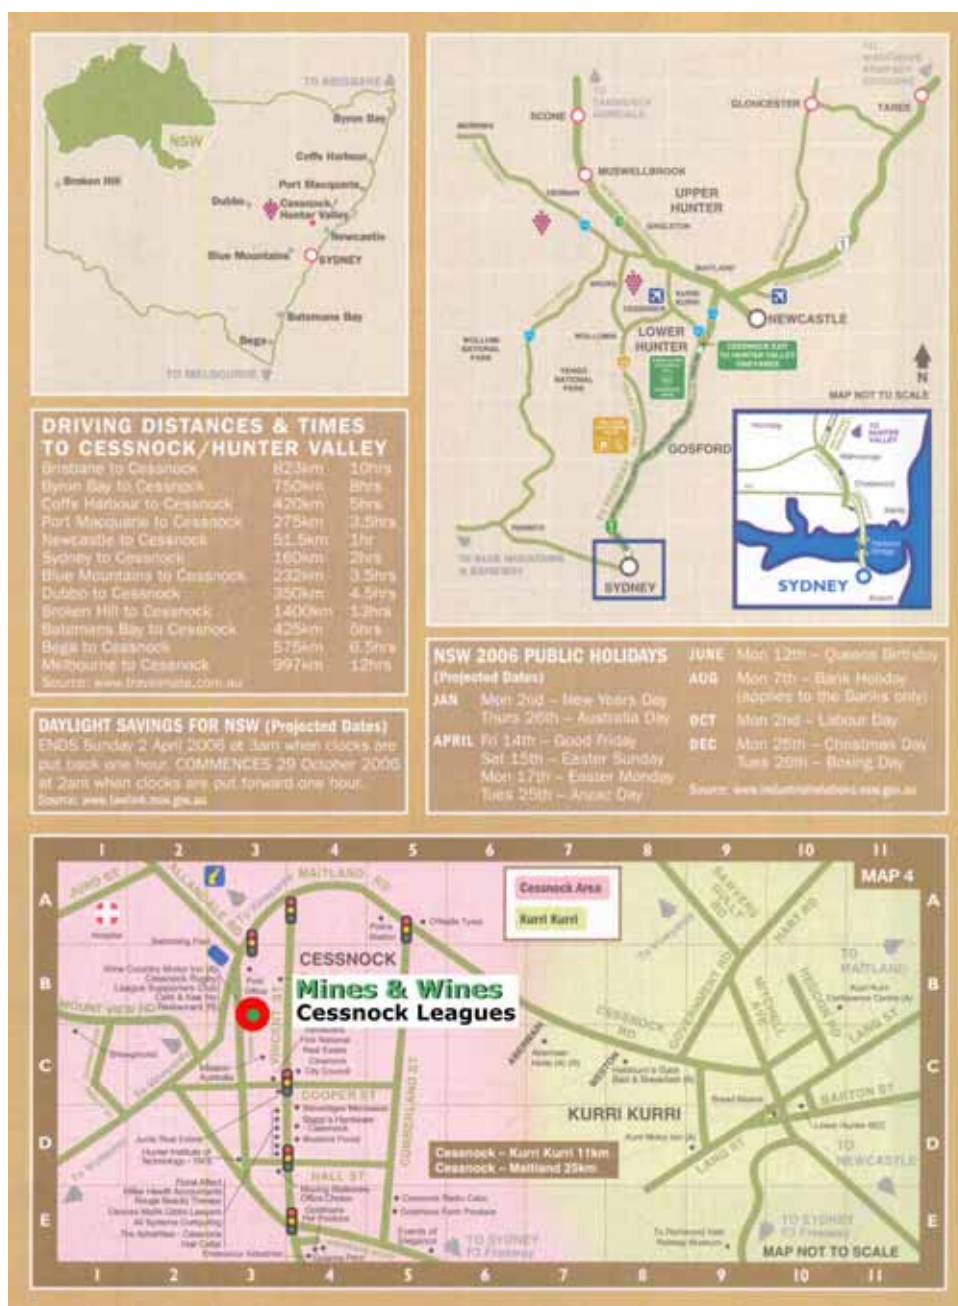

Accommodation Advice for Mines & Wines 25-26 May 2006

The Mines and Wines Conference is to be held at Cessnock Leagues Club, Darwin St, Cessnock. If you are wanting to be close to the venue it is advised that you stay within the town of Cessnock, all motels listed are in close proximity to the venue, the distance from each motel is written with all the motels details.

If you want to enjoy our wonderful wine country a little more, than it is recommended that you stay within Pokolbin, the heart of the wine country, a few recommended resorts and motels have been listed. These listings also include a distance and travel time to the venue in Cessnock.

Any questions about the local area and accommodation please contact Taryn Anderson on 02 4931 6583 or taryn.callaghan@dpi.nsw.gov.au