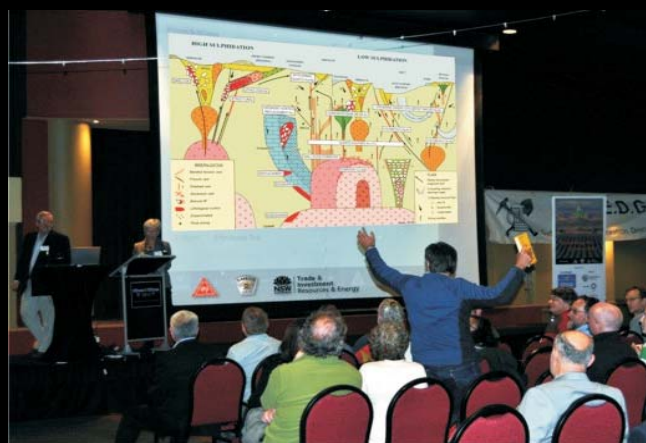

Steve Collins

Chris Torrey

Roger Smyth-King

Greg Mortimer EVEREST

Stay tuned
for the next
Mines & Wines

The logo for Mines & Wines, featuring a stylized blue mountain range on the left and a cluster of blue grapes on the right.