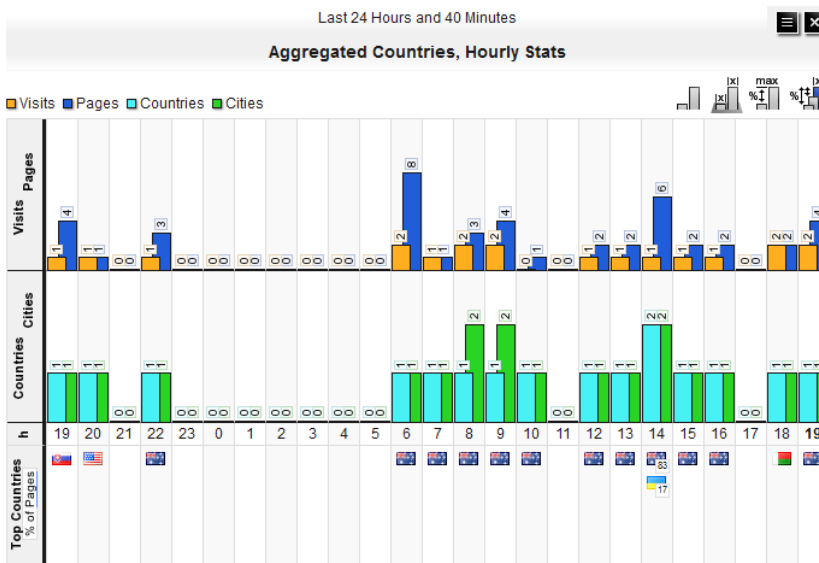

Exploring with SMEDG's Visitor Globe – who's been here, where are they from?

RevolverMaps SMEDG Visitor Globe

The globe is interactive: enlarge or rotate. See yourself flagged on SMEDG. Red dots show visitors' locations.

Click here 27,947 VISITS REVOLVERMAPS

- 2D Map
- 3D Globe
- Locations
- 24 Hours
- Settings

27,947 visits since Dec 17, 2014

Countries: 5

Countries: 5

highlight recent cities
 label recent cities
 FILTERS

Countries
 Visits from 143 countries registered.

No.	Country	Last Visit		Percent & Number of Visits	
1	Australia	Fri Oct 21, 2022	19:24:11	67.37%	18,828
2	United States	Thu Oct 20, 2022	20:14:05	11.79%	3,295
3	China	Tue Oct 18, 2022	13:29:04	4.87%	1,360
4	India	Tue Sept 6, 2022	11:32:08	2.54%	709
5	Canada	Tue Oct 18, 2022	04:43:32	1.82%	508
		Mon Oct 17, 2022	15:49:54	0.90%	251