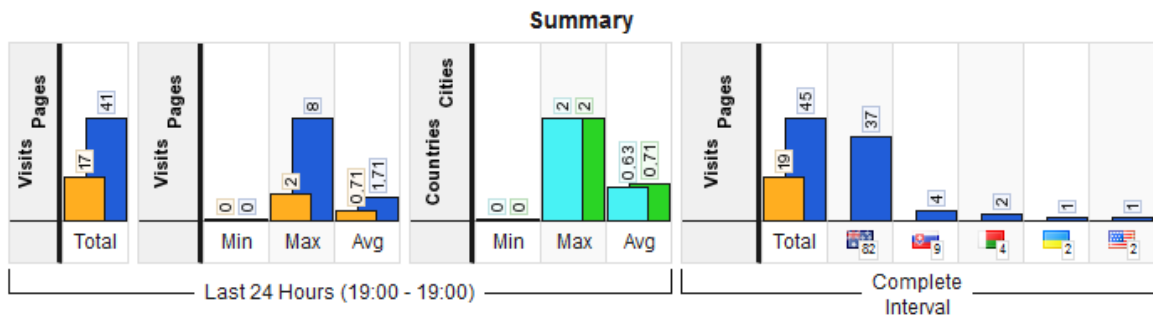

Exploring with SMEDG's Visitor Globe – who's been here, where are they from?

RevolverMaps SMEDG Visitor Globe

The globe is interactive: enlarge or rotate. See yourself flagged on SMEDG. Red dots show visitors' locations.

Click here 27,947 VISITS REVOLVERMAPS

- 2D Map
- 3D Globe
- Locations
- 24 Hours
- Settings

27,947 visits since Dec 17, 2014

Countries: 5

Countries: 5

highlight recent cities
 label recent cities
 FILTERS

Countries
 Visits from 143 countries registered.